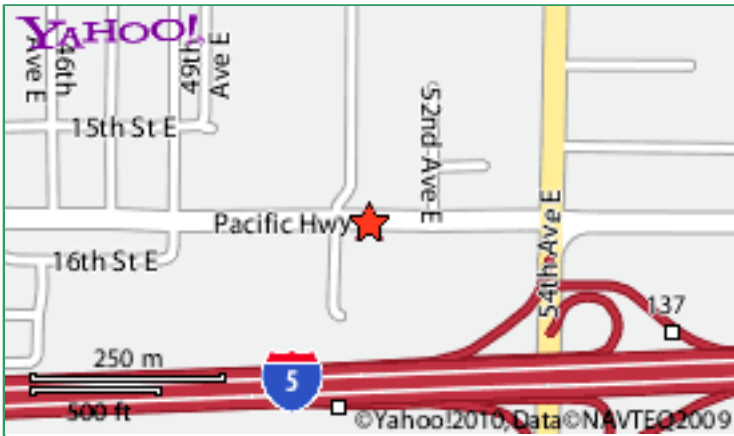

ComputerNetworks

Contact Information

Isoutsourcecom

**5113 Pacific Hwy E
Tacoma, WA 98402
(253) 922-0559**

**Website: N/A
E-Mail: N/A**

Map

Hours Of Operation

N/A